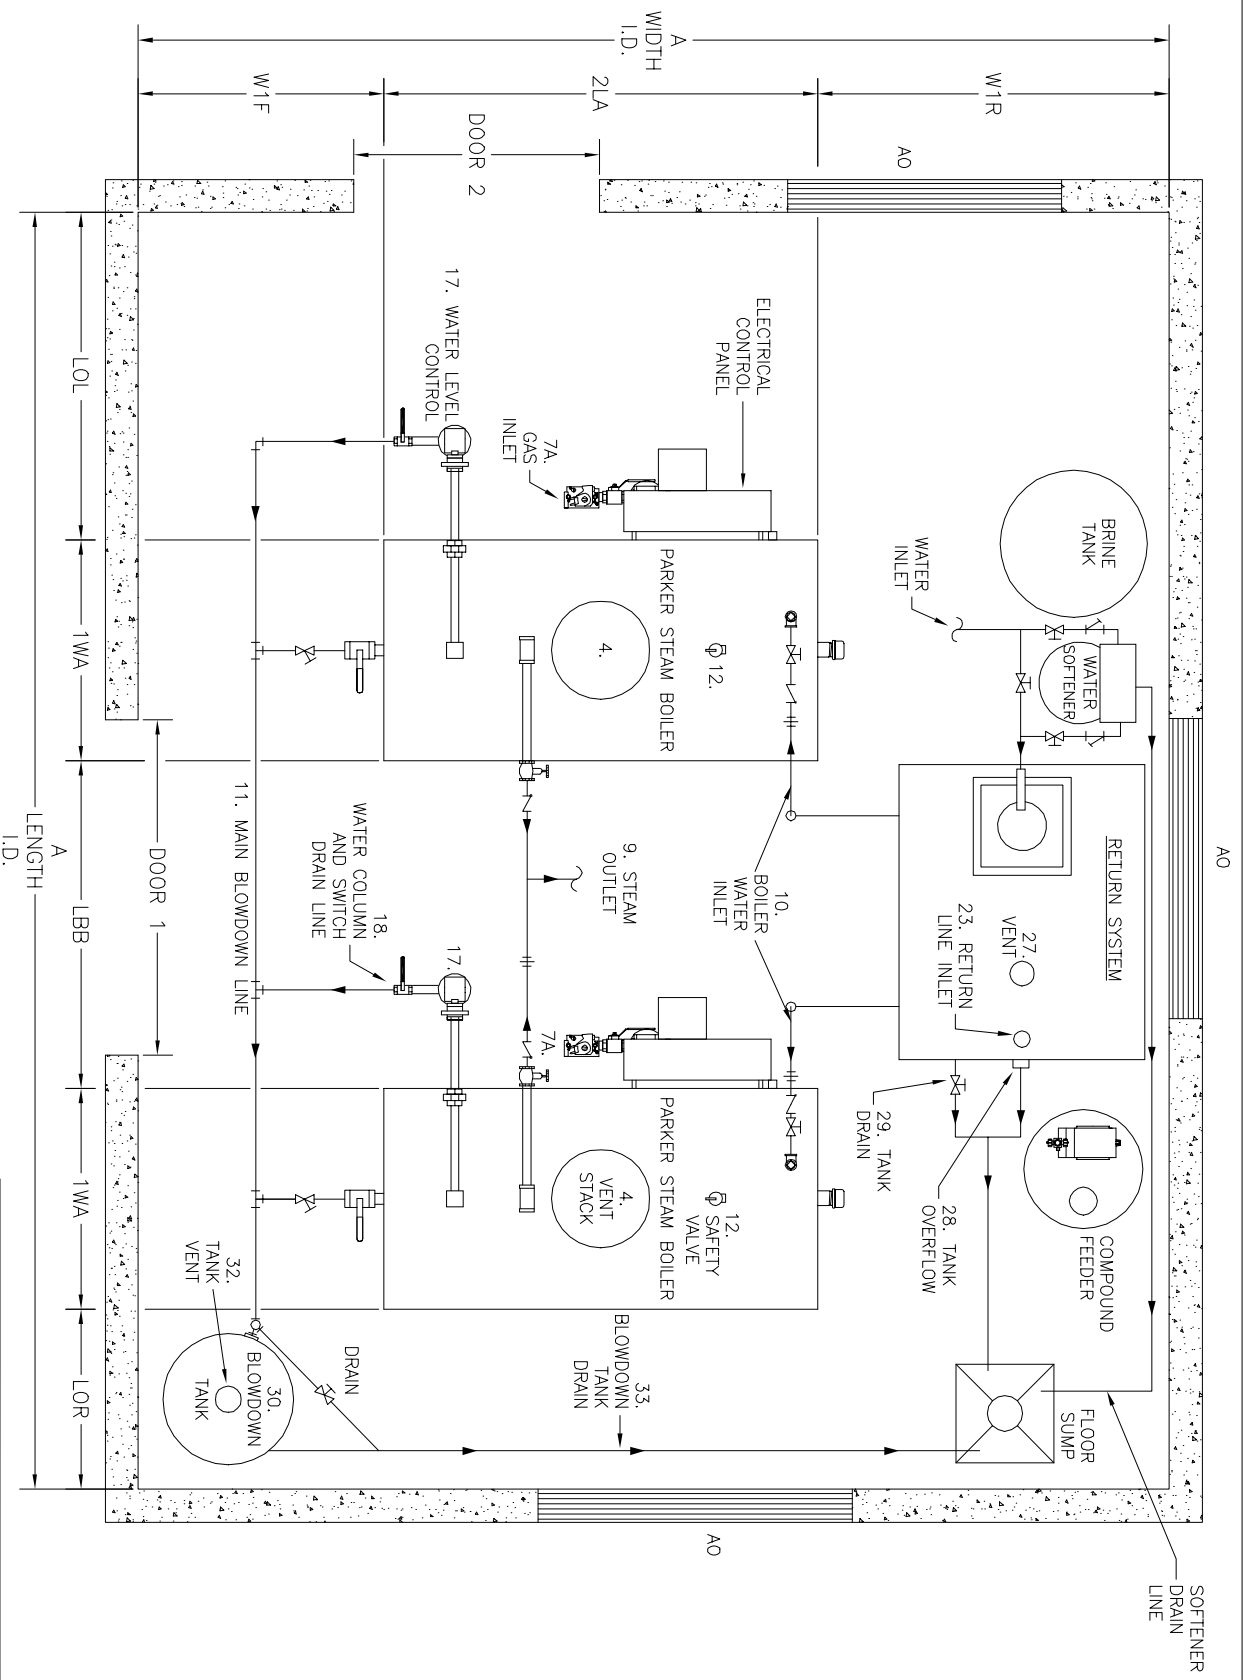

# BOILER ROOM FLOOR PLAN DRAWING DUAL 7 TO 25 HP PARKER INDUSTRIAL HORIZONTAL DRUM STEAM BOILERS

NOTE:  
FOR DIMENSIONS AND LINE SIZES SEE  
BOILER ROOM FLOOR PLAN SPEC. SHEET

7 TO 25 HP DUAL PARKER INDUSTRIAL HORIZONTAL DRUM STEAM BOILER		BOILER ROOM FLOOR PLAN	
DR	RPC	DATE	9C
CHK			
APPROVED			
SUBMITTER NO.	8/79		
<b>PARKER BOILER CO.</b> 5930 BANDINI BLVD. LOS ANGELES, CA 90040		SCALE	NONE
		DIMENSIONS	NONE
		FILE RESIGNATION	NONE
DATE	103	BRP	2