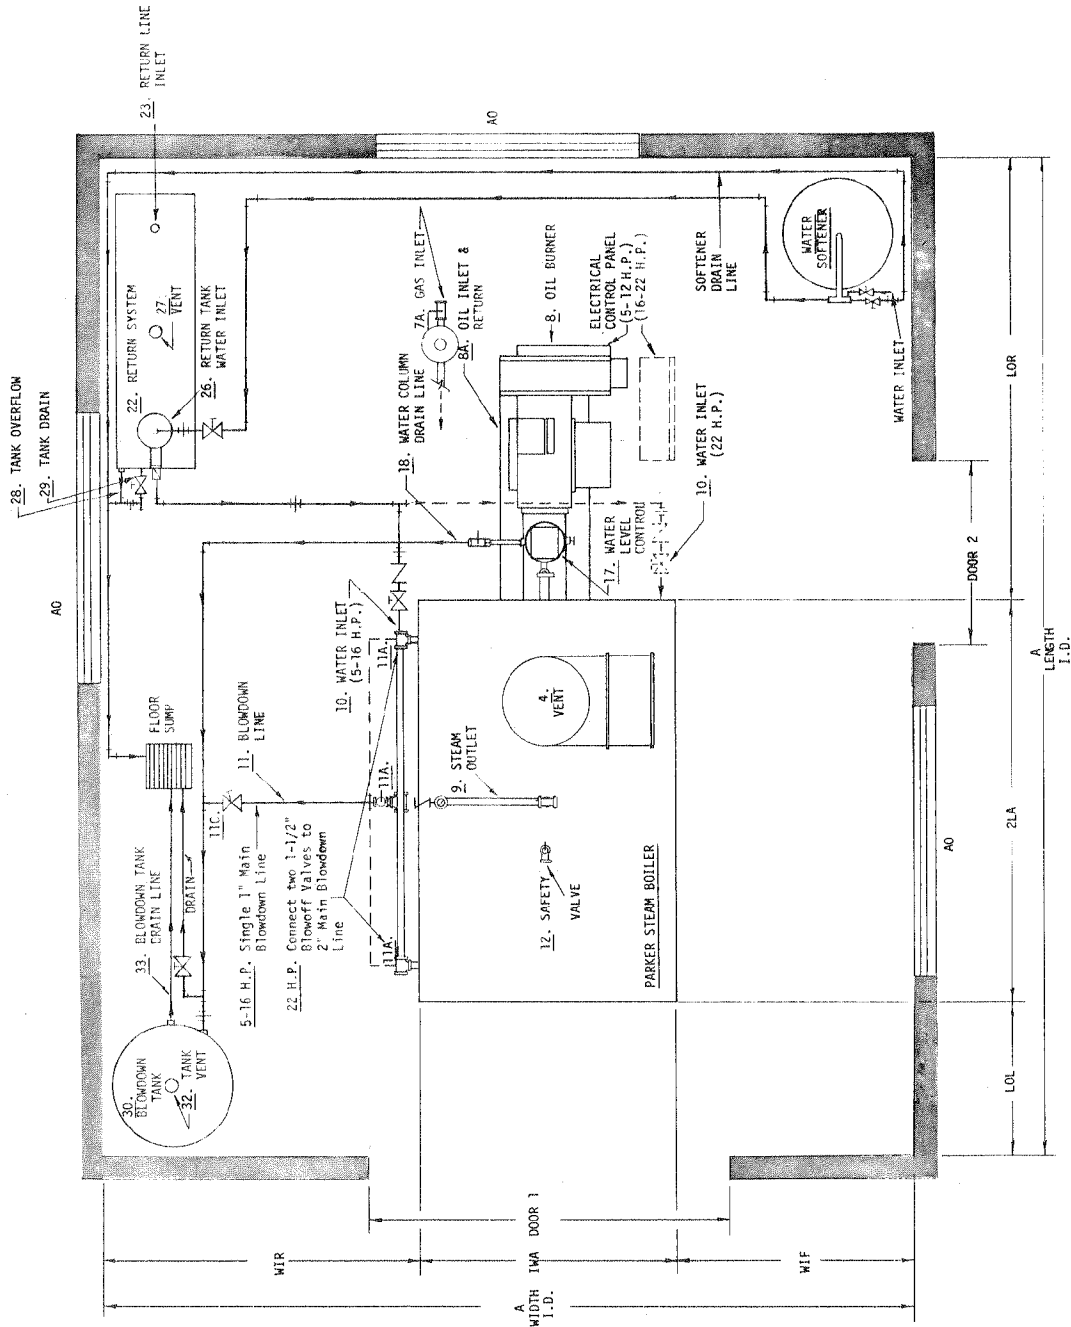

# BOILER ROOM FLOOR PLAN DRAWING

## 5 TO 22 H.P. PARKER INDUSTRIAL OIL OR COMBINATION GAS/OIL FIRED U-DRUM STEAM BOILER

NOTE:  
FOR DIMENSIONS AND LINE SIZES, SEE  
BOILER ROOM FLOOR PLAN SPEC. SHEET.

USED OR		5 TO 22 H.P.		PART NAME		BOILER ROOM FLOOR PLAN DRAWING	
FOR	PARKER INDUSTRIAL U-DRUM STEAM BOILER - OIL FIRED	DATE	8/73	SCALE	AS SHOWN	DWG. NO.	101 BRP 1
DR	DH	APPROVED		FOR	PARKER BOILER CO.	PROJECT NO.	11/71
CA				LOC	5830 BANDINI BLVD.		
					LOS ANGELES, CALIFORNIA 90040-2999		
					PH. 213-727-5400 FAX. 213-722-2846		